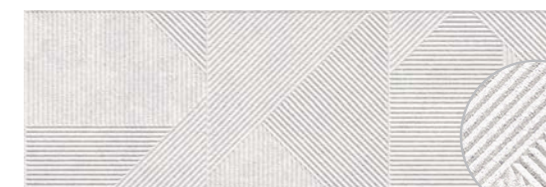

CREAM

CONCEPT CREAM

ART CREAM

TAUPE

CONCEPT TAUPE

30x60

WHITE

CONCEPT WHITE