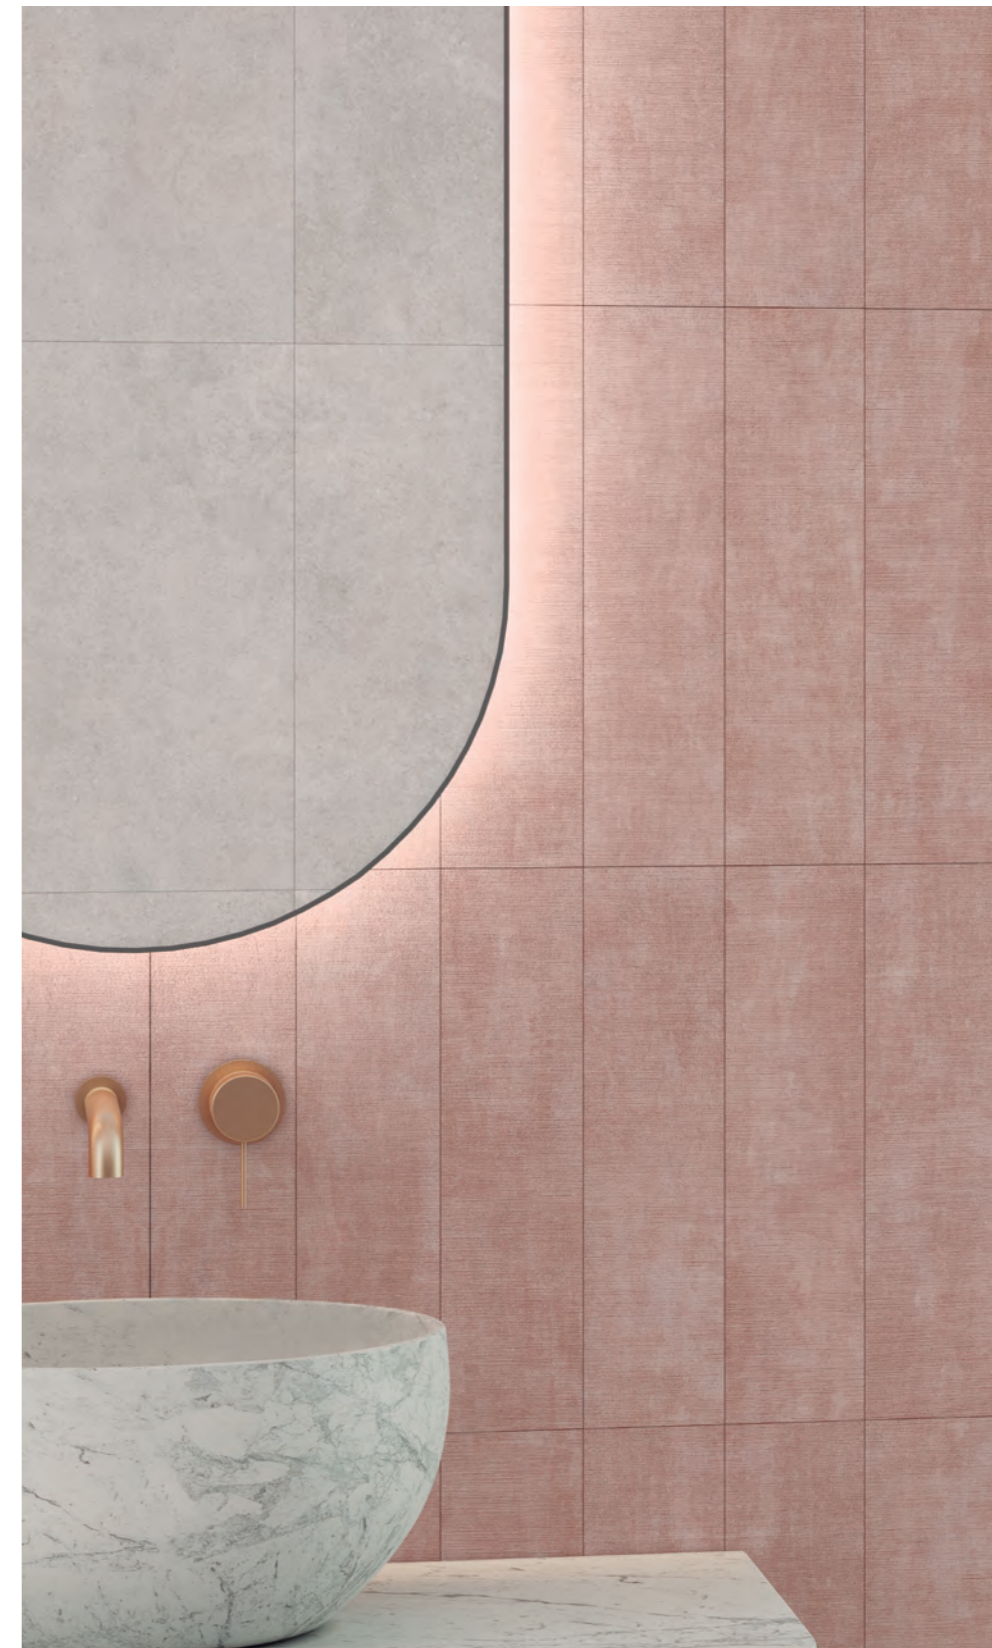

TAPIZ

White Body Tiles

10x40 | **SMALL SIZE**
NOT RECTIFIED EDGES
NO RECTIFICADO

The Tapiz series now comes in the new on-trend decorative format of 10x40. Replicating the traditionally worn textures of hand-woven tapestries, it offers the ideal solution for elevating the brick format to a new dimension.

La serie Tapiz presenta su nuevo formato decorativo de tendencia 10x40, que, simulando las texturas desgastadas de los tradicionales tapices tejidos a mano, es una solución perfecta para llevar el formato brick a una nueva dimensión..

La série Tapiz présente son nouveau format décoratif tendance 10x40 qui, simulant les textures défraîchies des tapisseries traditionnelles tissées à la main, est une solution parfaite pour donner une nouvelle dimension au format brick.

Mit der Tapiz-Serie wird ein neues trendiges Dekor im Format 10x40 präsentiert, das die abgenutzten Texturen traditioneller handgewebter Wandteppiche simuliert. Es ist eine perfekte Lösung, um das Ziegelformat zu einer neuen Dimension zu erheben.